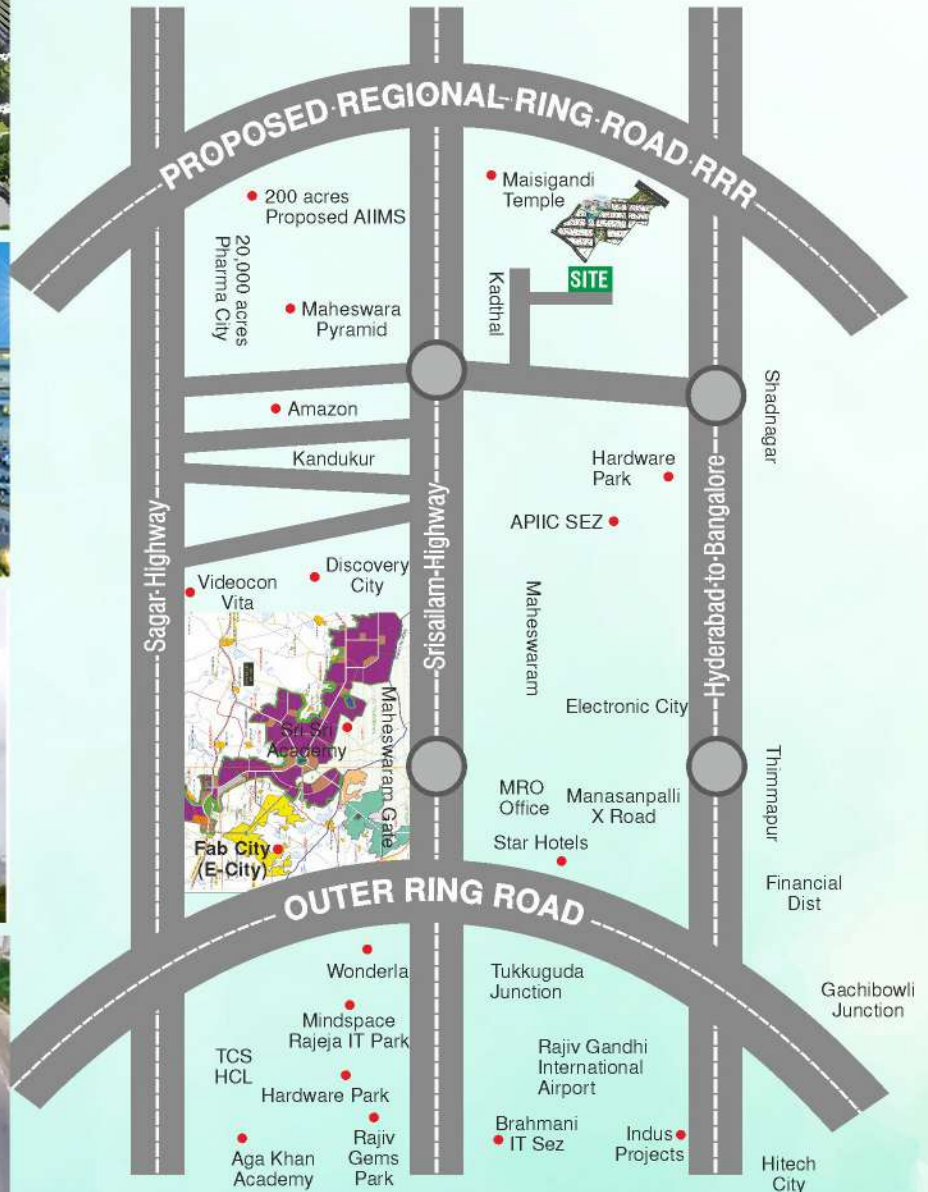

- Meeting Room with WiFi facility
- Tennis court
- Volleyball court with white sand
- Party House
- 24x7 kitchen available

Near by Location Highlights

- Regional Ring Road
- Pharma City
- Amazon
- Srisailem Highway
- Maisigandi Temple
- TukkuGuda
- Outer Ring Road
- CBSC School
- Electronic City
- FAB City
- Pyramid

Project Highlights

- DTCP approved Open Plots
- Plots in 13 acres as per vastu
- 50ft, 40 ft & 33 ft Black Top roads
- Near world's biggest pharma city Hyderabad
- E/F, W/F, N/F
- Avenue Plantation along the Roads
- Pollution free Environment with fresh air for yoga
- Water Supply line to each plot from Overhead Tank
- Underground drainage system
- Electric poles with wiring & street lights
- 24/7 Security as well as roads
- Drinking water and the essential infrastructure
- Garden and playing area for kids

Overhead Water Tank & Water Taps

Park

Avenue Plantation

Solar LED Street Lights

24/7 Security

Location Highlights

- 05 minutes drive from Regional Ring Road
- 30 minutes drive from ORR Exit No.14
- 35 minutes drive from Shamshabad International Airport
- 20 minutes drive from E-CITY & Mankhal Industrial Park
- 20 minutes drive from Bhashyam Int. School & Sri Sri Academy
- 15 minutes drive from 19,000 acres Pharmacy

Location Map

Not to scale

Address : NVR Towers, Banjara Hills,
Road No-2, Beside TDP Office,
Opp. NTR Memorial Trust Blood Bank,
Hyderabad-500034
www.thomesinfra.com

Mobile App : T Homes : <https://play.google.com/store/apps/details?id=com.thomes>